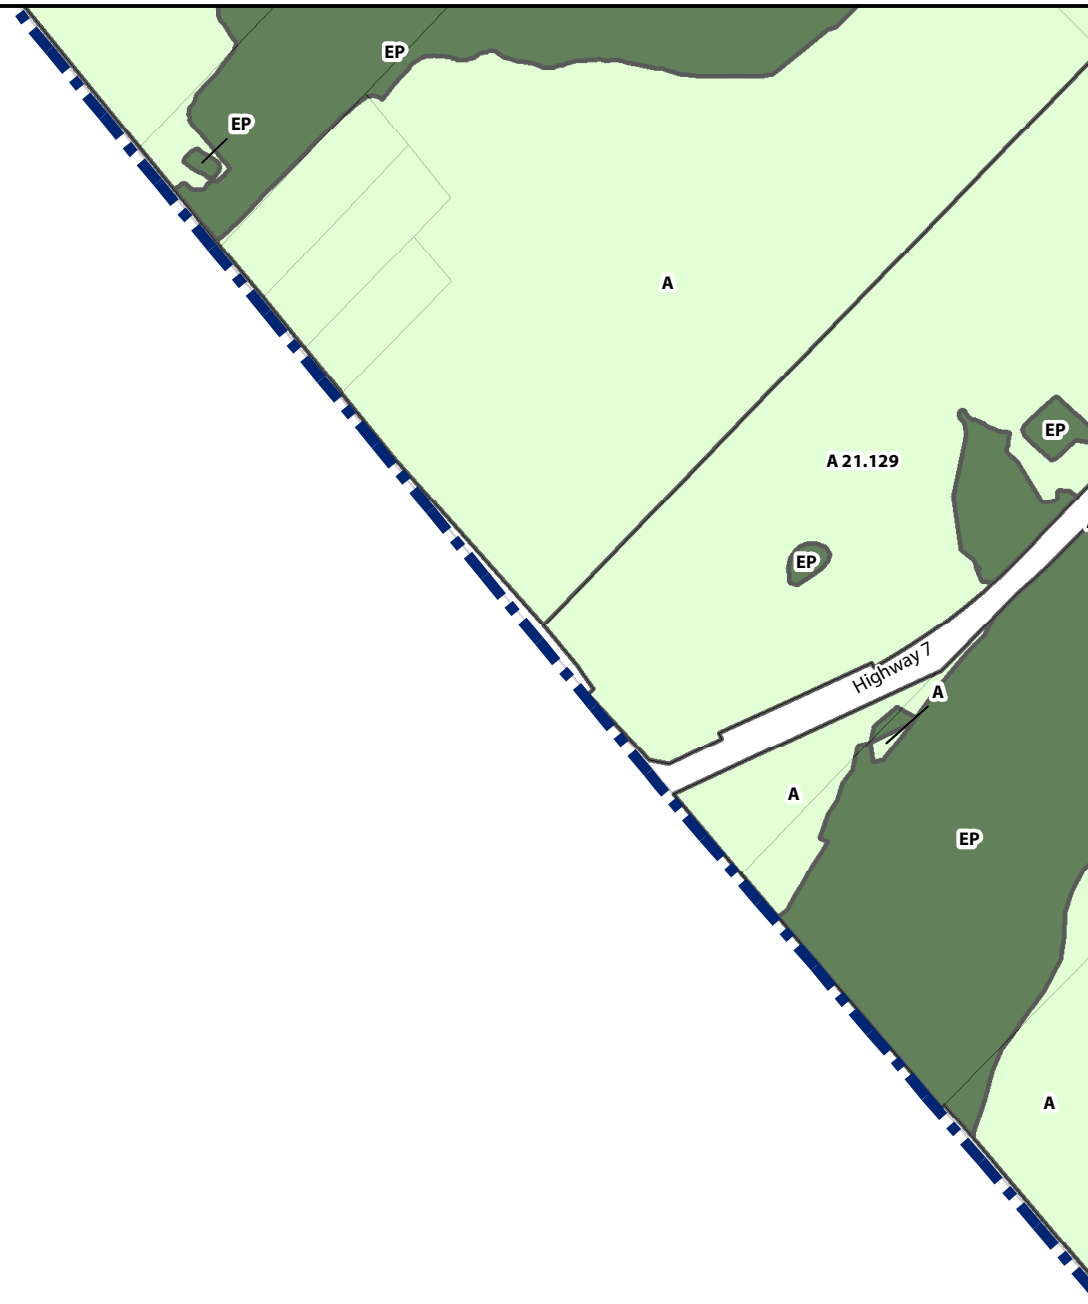

# Schedule A Map 5

**Neighbouring Maps**

	9	10
	<b>5</b>	6
		3

Township  
Of Woolwich

**Legend**

- Township Boundary
- Property Boundary
- Zoning**
- Agricultural (A)
- Environmental Protection (EP)

To be read in conjunction with Zoning By-law 40/2016  
DO NOT USE FOR SURVEY OR NAVIGATION PURPOSES  
This map is for reference only and may not be accurate.  
Some data gathered by Wellington County, 2016.  
Includes material which is copyright of the Queen's Printer for Ontario.